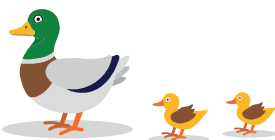

Moki Check

What do danger and safety signs look like?

The shape and colour of danger and safety signs have an important meaning. This is because they are a kind of early warning system that helps to identify dangers and notifications at an early stage. If you want to know what the geometrical shapes - circle, square, rectangle and triangle - and the corresponding colours mean, then memorise this overview.

	Shapes →	round	triangular	square/ rectangular	
↓ Colours					EXAMPLES
RED	Not allowed Round and red always means not allowed!		Danger	Fire protection	
YELLOW			Warning		
GREEN				Rescue (e.g. first aid)	
BLUE	Compulsory instruction Round and blue must always be followed			Notification (e.g. play street)	

Click here for the MobileKids explanatory video: Why are warning signs triangular?